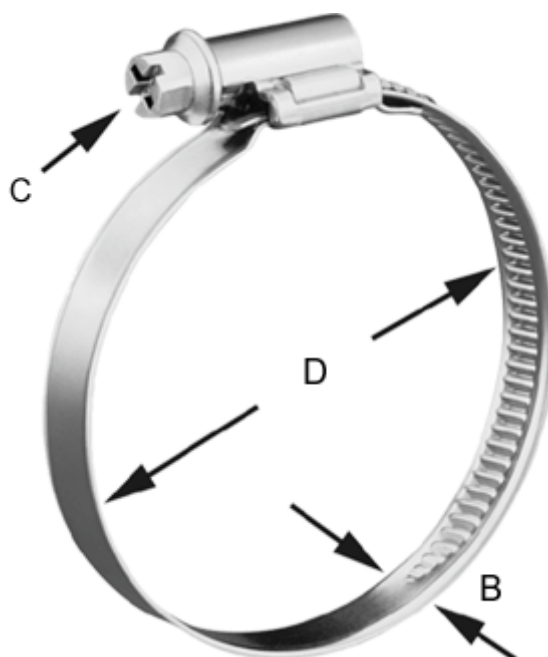

Article number: 021367705060

Description: Worm Drive Hose Clip
TORRO 50-70/12 C7 W5

Measures

C (screw type) = C7 - 7mm

Diameter D = 50-70

Width B = 12.0